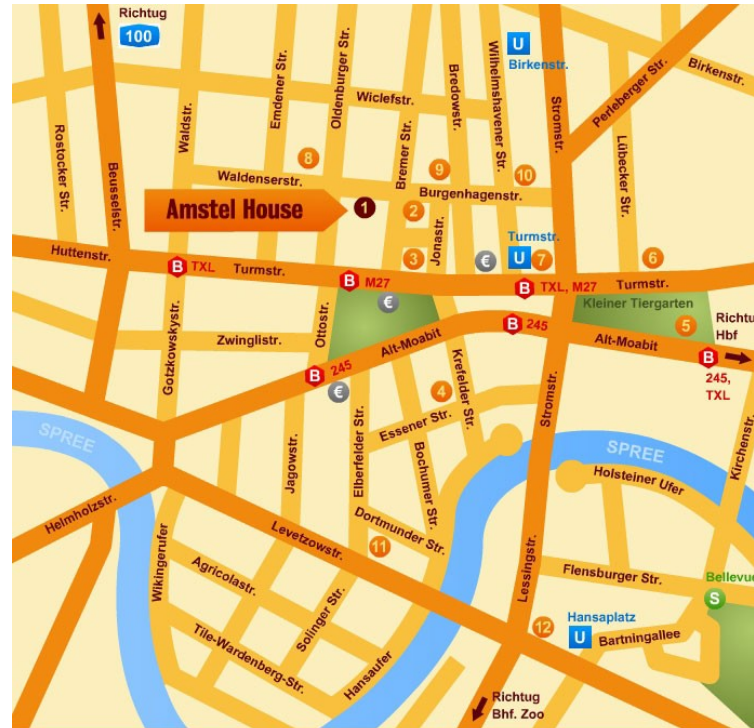

S-Bf  
Beusselstrasse

Bahnhof  
Jungfernheide  
(DB, S-Bahn)

Hauptbahnhof  
(DB, S-Bahn)

- |                       |              |                       |
|-----------------------|--------------|-----------------------|
| 1 Amstel House        | 5 Biergarten | 9 Apotheke            |
| 2 Markthalle          | 6 Post       | 10 Taverna Amphipolis |
| 3 Rathaus             | 7 Kaufhaus   | 11 Restaurant Nola's  |
| 4 Restaurant Walhalla | 8 Café Zina  | 12 Grips Theater      |
| B Bus                 | U U-Bahn     | S S-Bahn              |
| € Geldautomat         |              |                       |